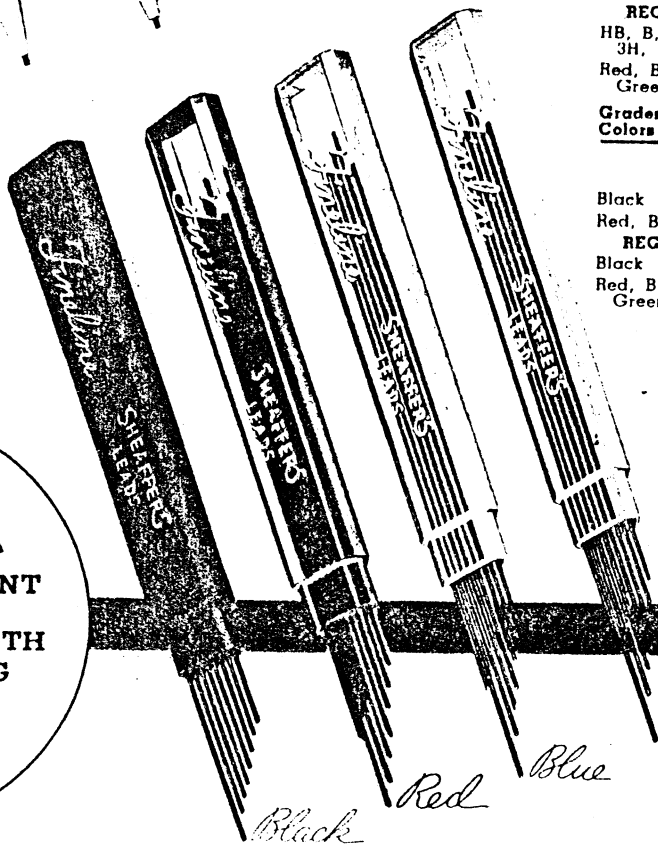

Back for Black Leads or Blue for Blue Leads $1.00.

Red for Red Leads $1.00.

Gold-Capped $1.85.

Gold Center Section $2.50.

SUGGEST A DIFFERENT-COLORED FINELINE PENCIL FOR EACH OF THE DIFFERENT COLORED LEADS USED.

Spiral-Grip ends finger fatigue—tends to keep pencil turning slightly in use, thus keeping point at maximum sharpness.

Color	Fineline in "Working Togs" $1.00		Fineline in "Working Togs Dressed Up" $1.85		Fineline in "Working Togs Full Dress" $2.50	
	Symbol Code		Symbol Code		Symbol Code	
Black	LE	EVUBN	YLE	EVWAG	CLE	EVWEZ
Red	RE	EVUCR				
Brown	BE	EVUDX				
Green	GE	EVUFT				
Blue	TE	EVWIL				

Grades & Colors	Sticks Per Box	Price	Sticks Per Box	Price
FINELINE DOUBLE LENGTH LEADS				
HB, F, H, 2H, 3H, 4H	18	$ .25	8	$ .15
Red, Blue, Indelible	12	.25	5	.15

REGULAR LEADS 1 3/4" LONG, .046 DIAMETER				
HB, B, 2B, 3B, F, H, 2H, 3H, 4H	25	.15		
Red, Blue, Indelible, Green	12	.15		

Grades & Colors	Sticks Per Box	Price	Sticks Per Box	Price
INDUSTRIAL PACKAGE				
FINELINE DOUBLE LENGTH LEADS				
Black (any grade)	144	$1.25	72	$ .65
Red, Blue, Indelible	144	1.75	72	.90
REGULAR LEADS 1 3/4" LONG, .046 DIAMETER				
Black (any grade)	144	.45		
Red, Blue, Indelible, Green	144	.75		

ERASERS		
Fineline Double Length LE (for LE Working Togs pencil)	Number in Tube	Price
	3	$ .15
REGULAR ERASERS (Standard Size)		
R3	3	.10
R6	6	.15

Industrial Package	Number in Tube	Price
LE	144	$2.50 Net
Regular	144	1.50 Net
Oversize	72	.75 Net